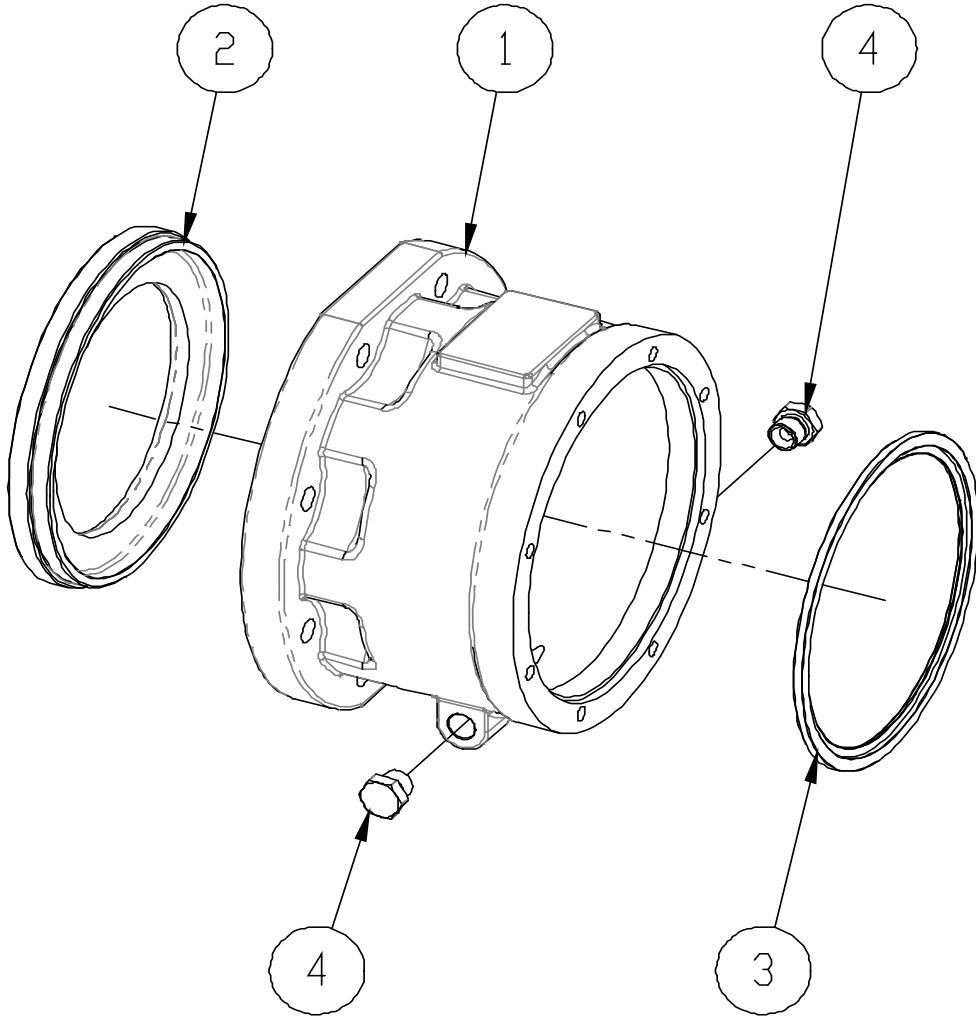

PUMP MODEL: CL MAG-M 1"Range

ITEM: BRACKET ASSEMBLY EXPLODED VIEWS

CODE: /

E11001

EXPLODED VIEW

N°	DESCRIPTION		IDENTIFICATION		
	COMPONENT	MODEL	COMPONENT CODE	MATERIAL	QUANTITY
1	Bracket	XX-160	56110C303B10G	WCB	1
		XX-200	56110C303C10G		
2	Rub ring	1"R	90150C3206B	Bronze	1
3	Adaptor ring	1"R	513109139	Fe	1
4	Drain Plug	3/8" BSP	9315038MCG	Fe Zinc	2